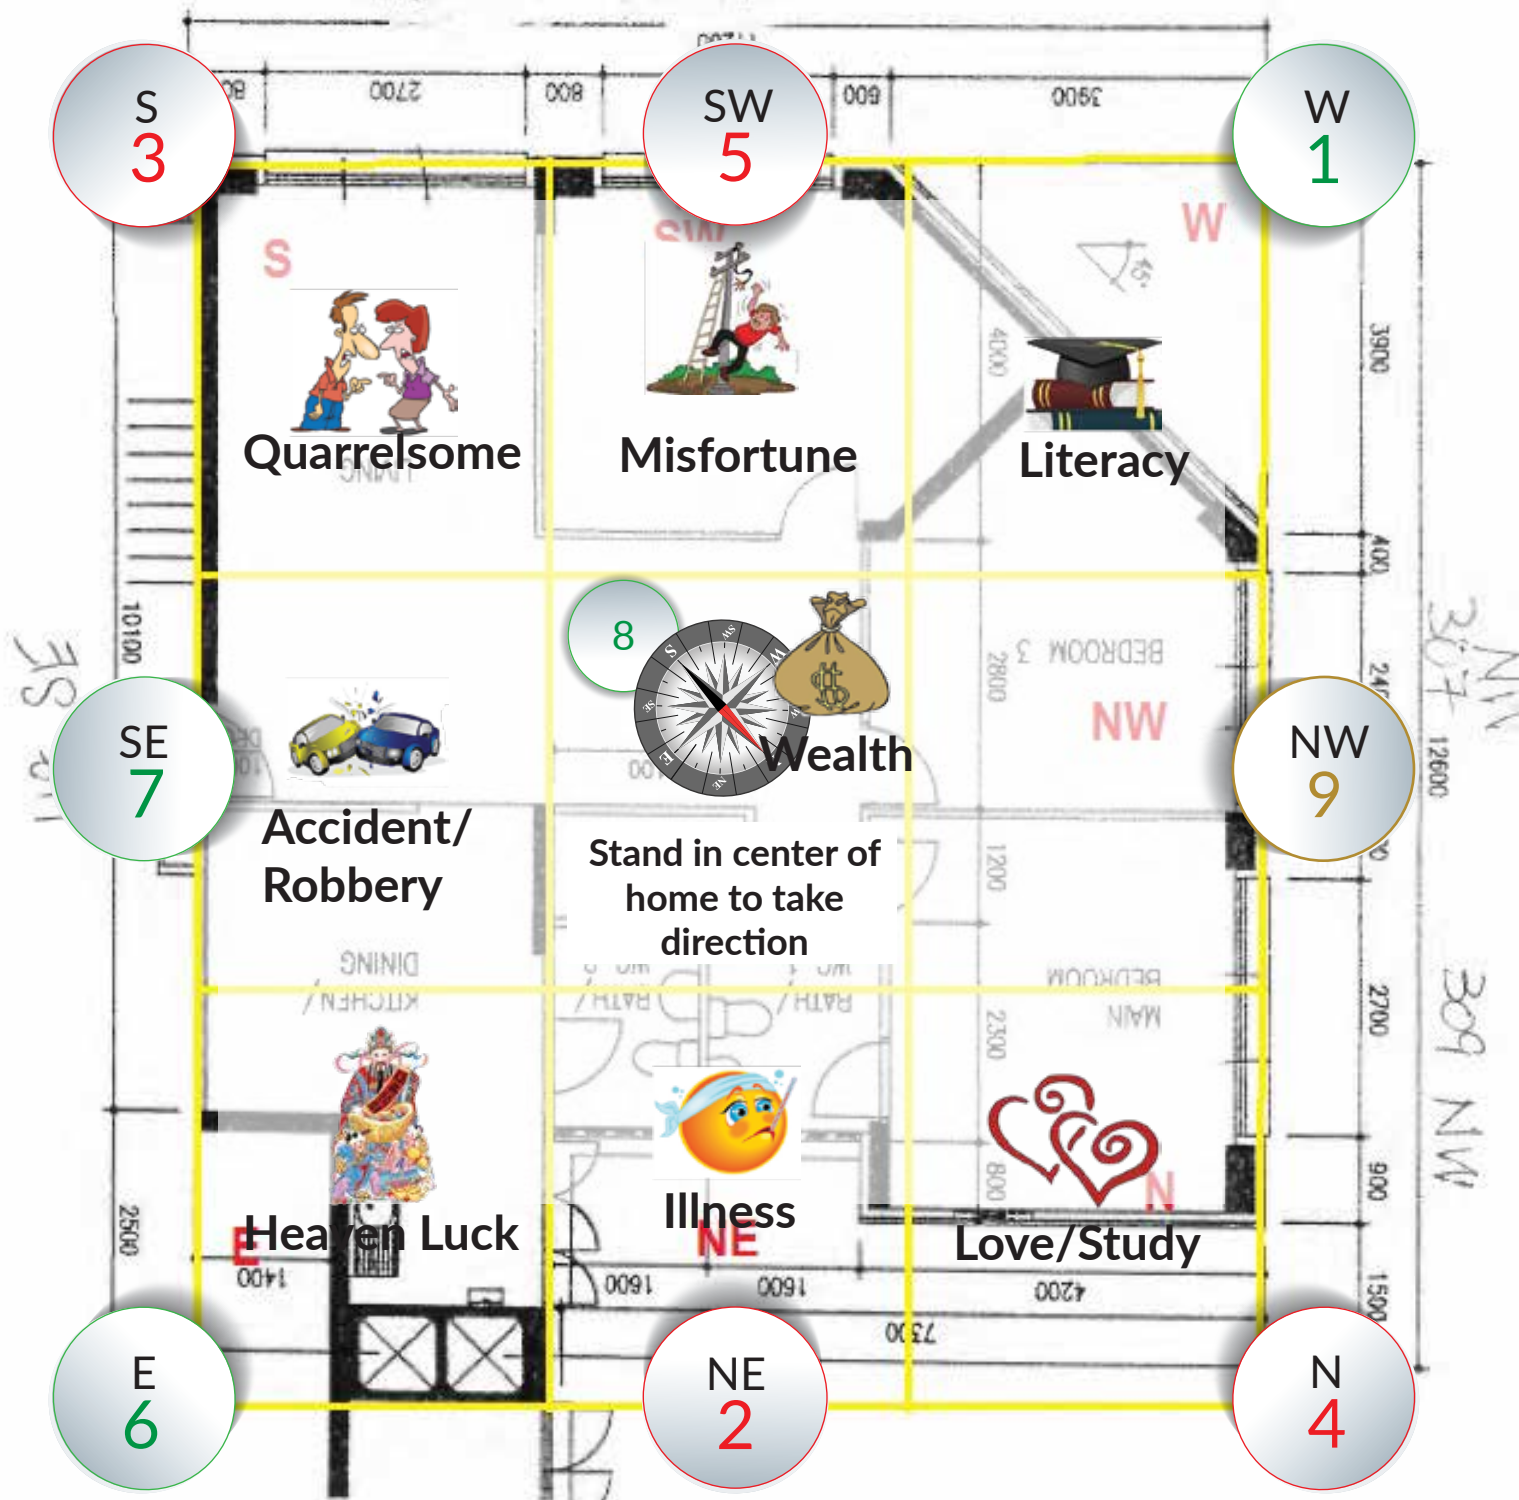

2019 Home Sectors

4-ROOM MODEL, A, 8 (POINT BLOCK) SCALE 1:100

2019 Home Sectors

TYPE D1 / D1-PH

Units facing N

NE
2

NW
9

N
4

TYPE D1
1,378 sqft / 128 sqm
Includes 20 sqm Terrace Yard,
3.5 sqm Balcony & 4 sqm A/C Ledge

Block 262 #15-07
Block 264 #15-12*

Love/Study

Illness

8

Wealth

Stand in center
of home to
take direction

W
1

Literacy

E
6

Heaven Luck

SW
5

Misfortune

S
3

Quarrelsome

SE
7

Accident/
Robbery

Unit facing S